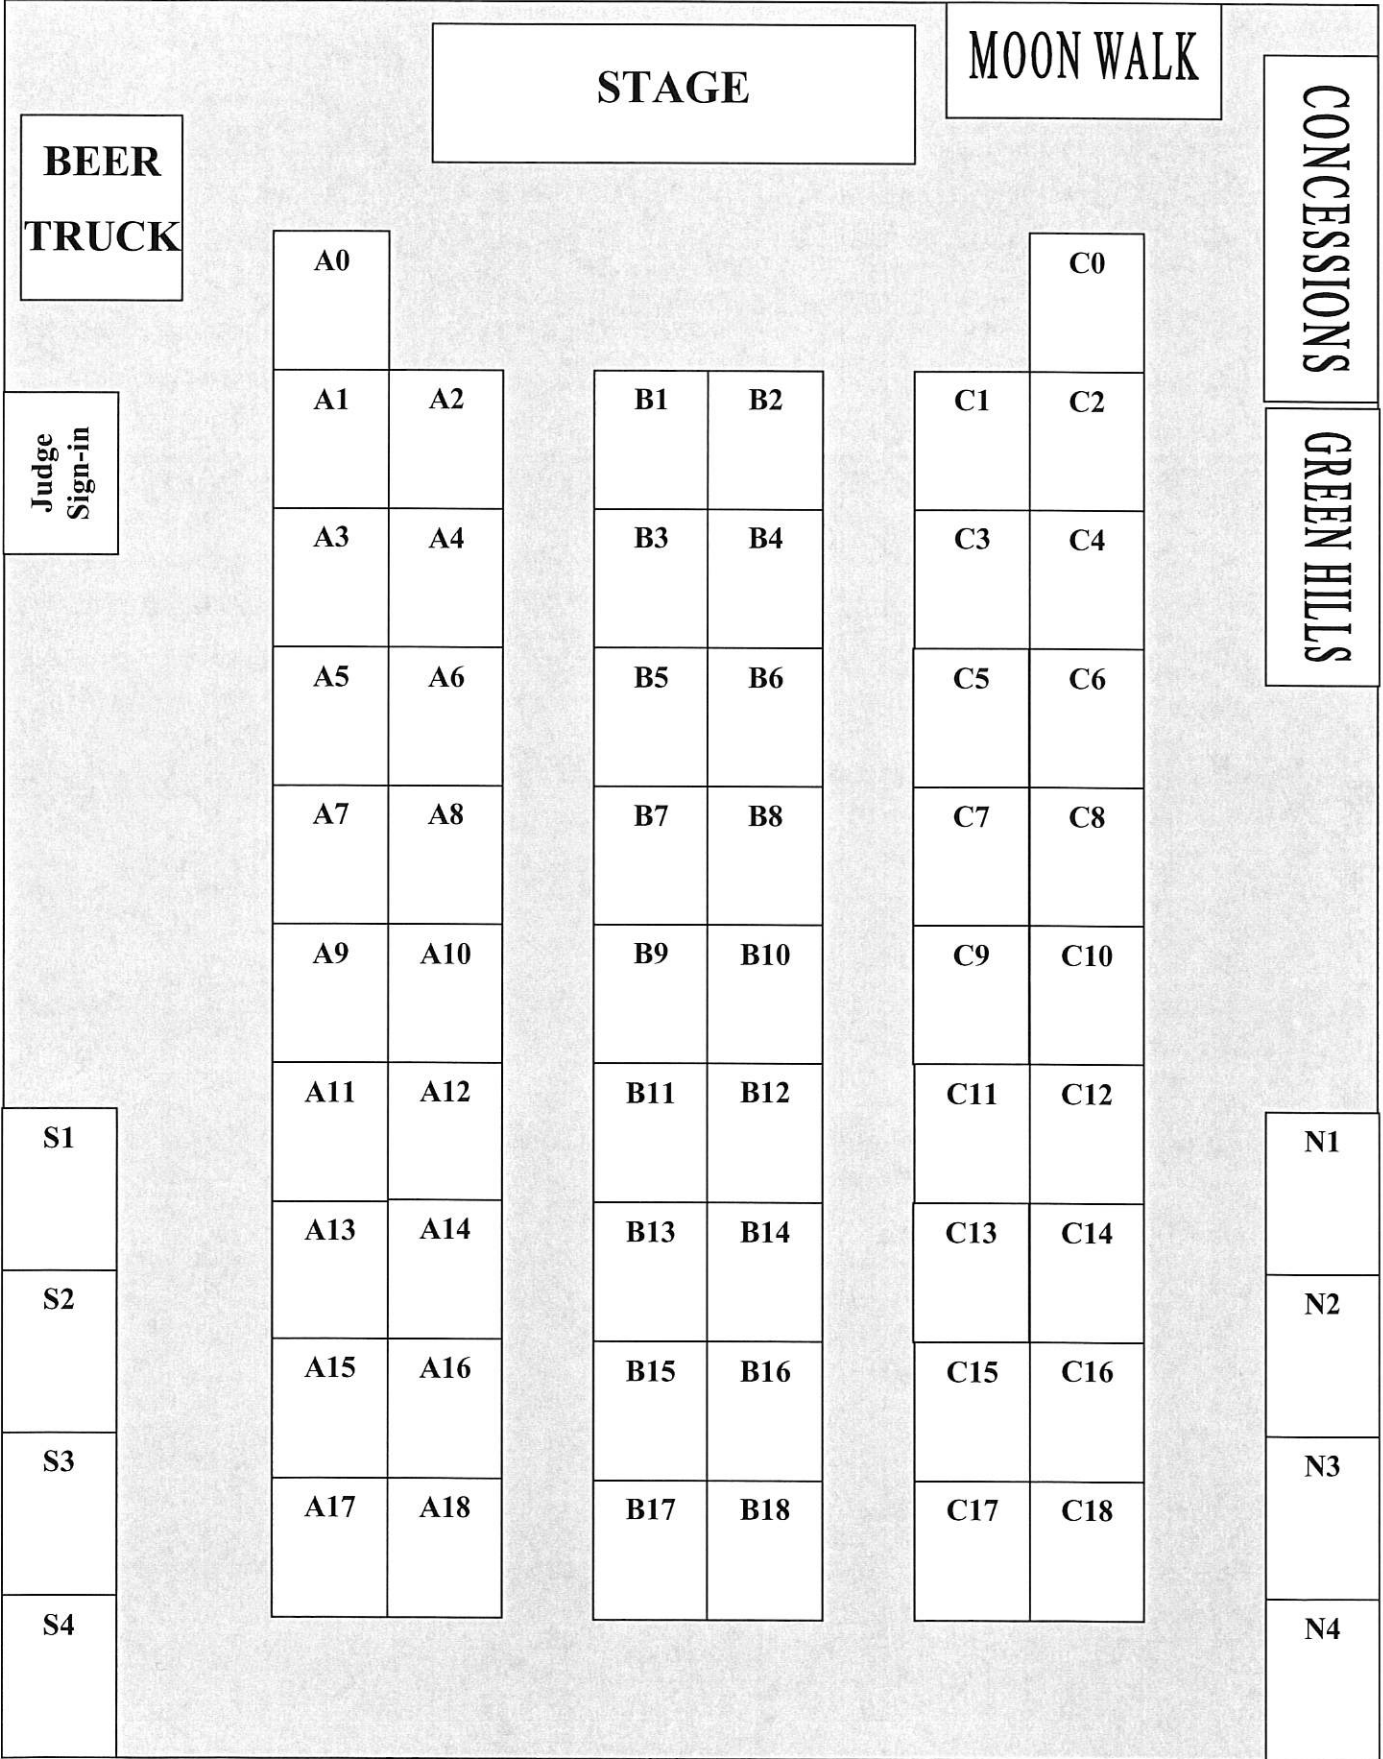

West End – 3rd Street
 (Contestant entrance)

(Silent Auction)

GAME AREA

East End – 4th Street (Main entrance)